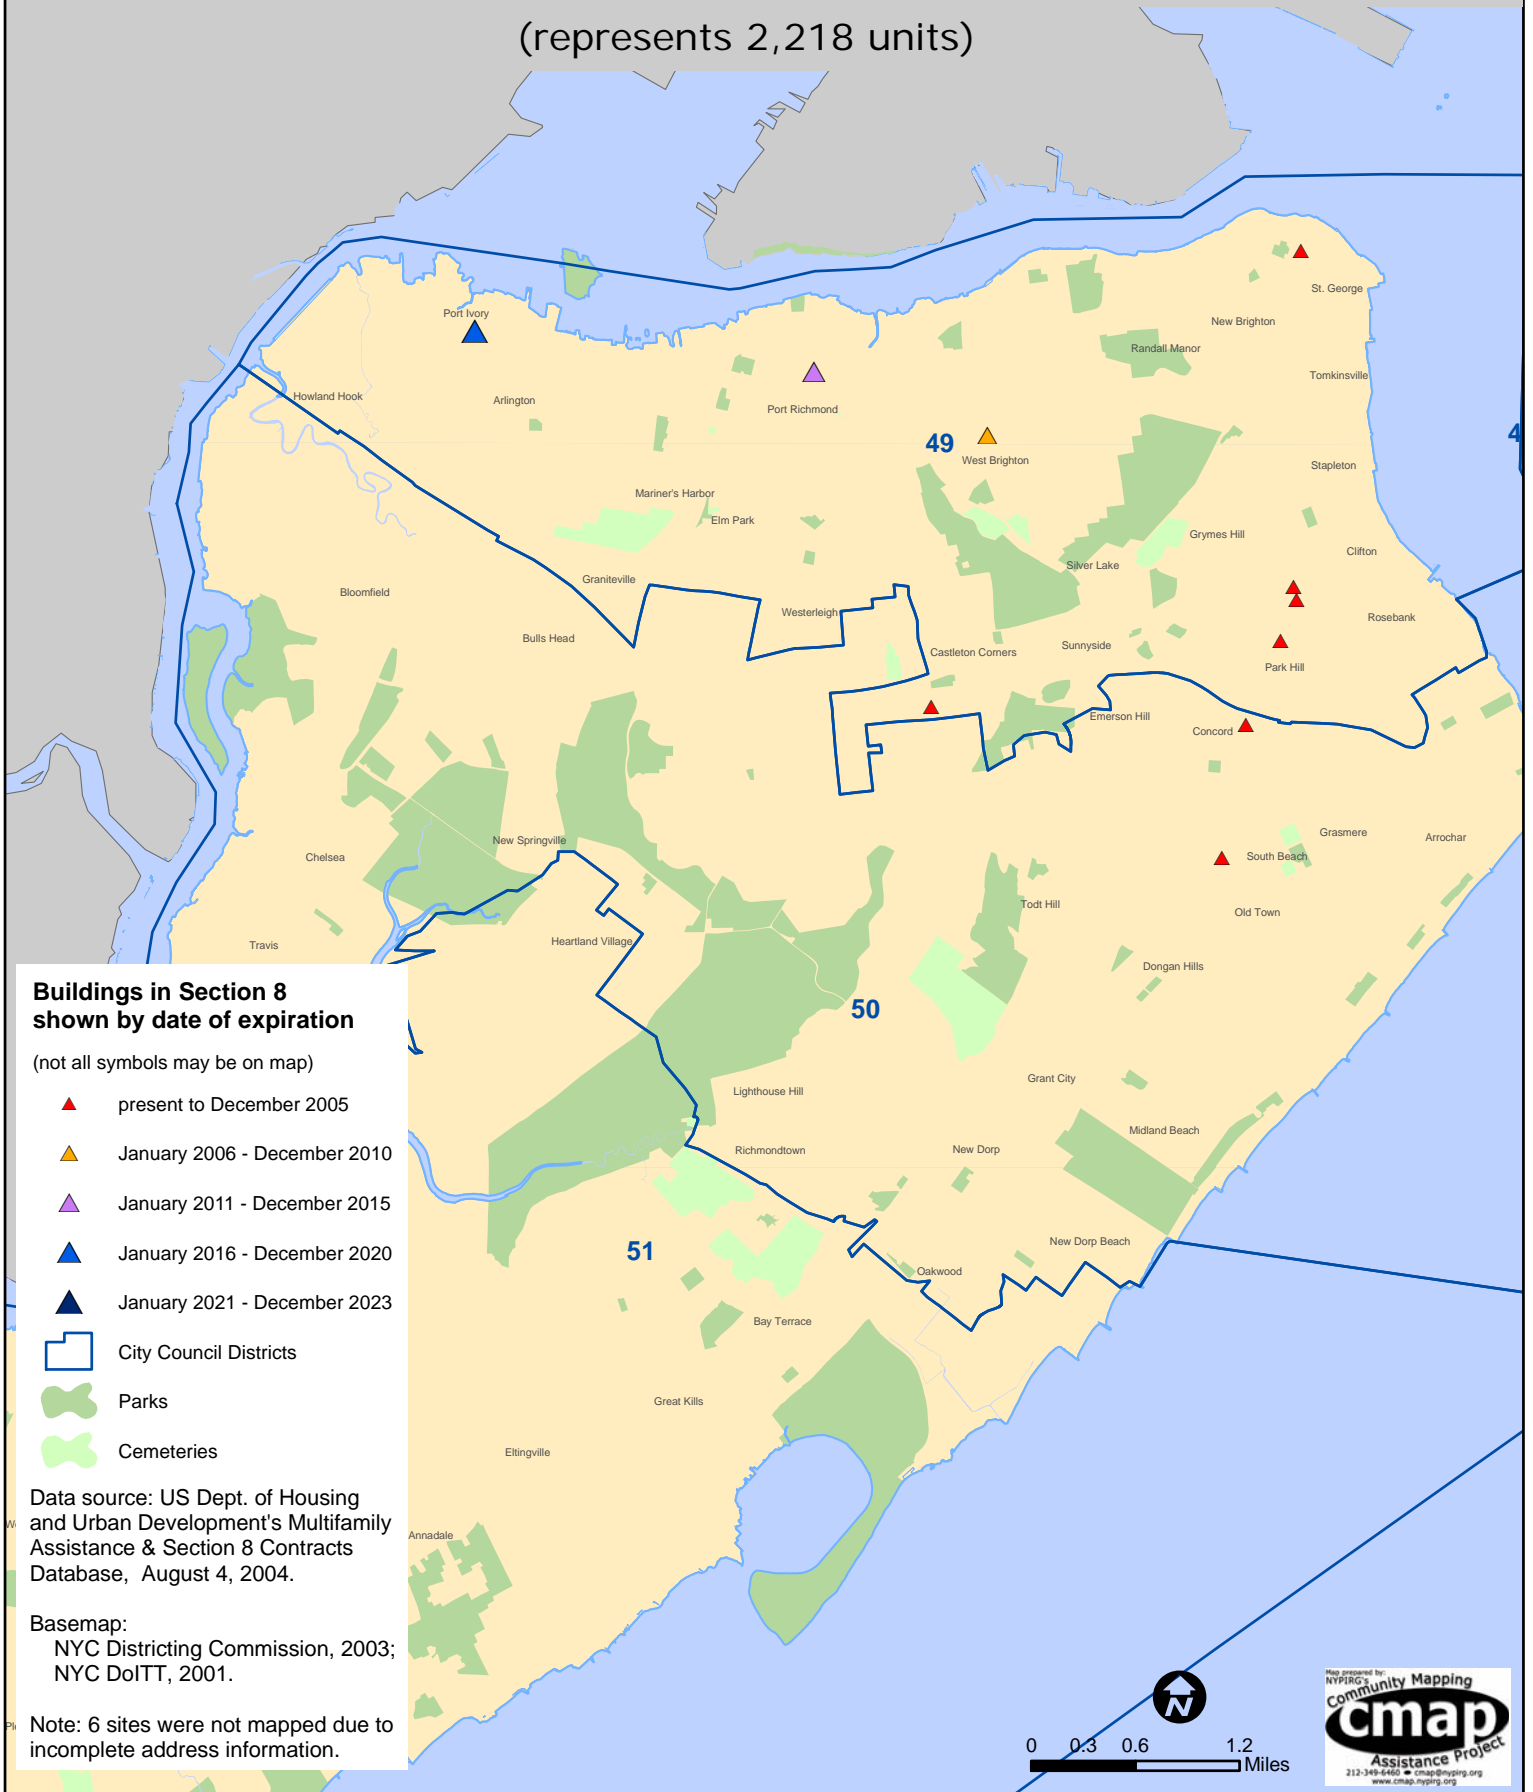

Section 8 buildings on Staten Island shown with City Council districts

(represents 2,218 units)

Buildings in Section 8 shown by date of expiration

(not all symbols may be on map)

- ▲ present to December 2005
- ▲ January 2006 - December 2010
- ▲ January 2011 - December 2015
- ▲ January 2016 - December 2020
- ▲ January 2021 - December 2023

- City Council Districts
- Parks
- Cemeteries

Data source: US Dept. of Housing and Urban Development's Multifamily Assistance & Section 8 Contracts Database, August 4, 2004.

Basemap:
 NYC Districting Commission, 2003;
 NYC DoITT, 2001.

Note: 6 sites were not mapped due to incomplete address information.